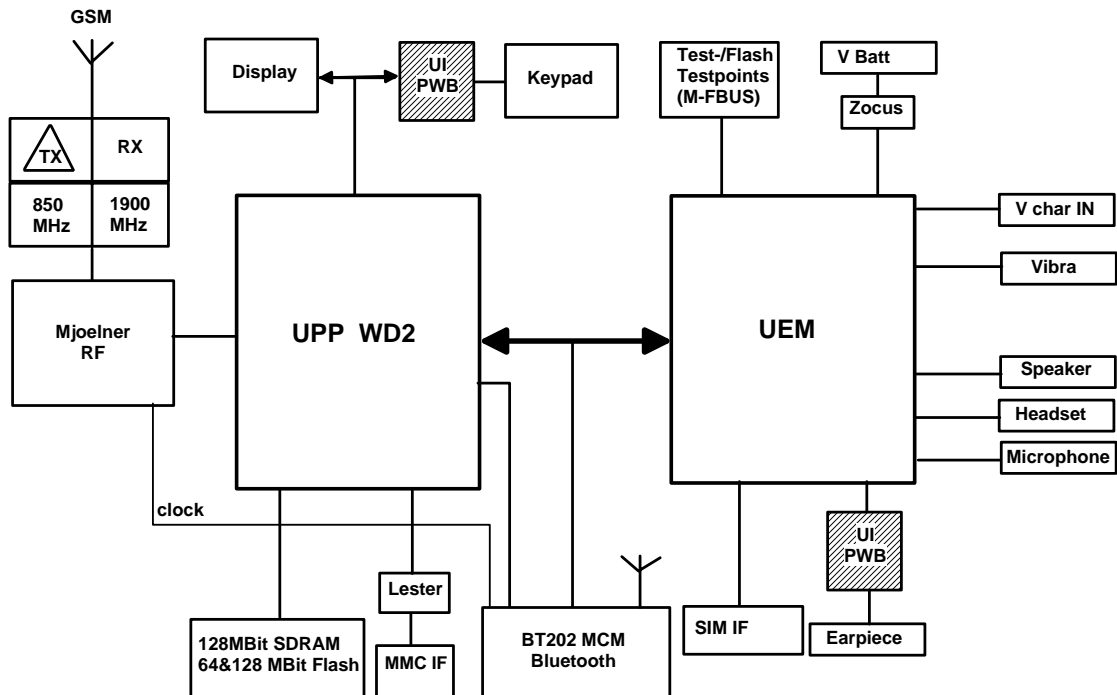

Product System Overview